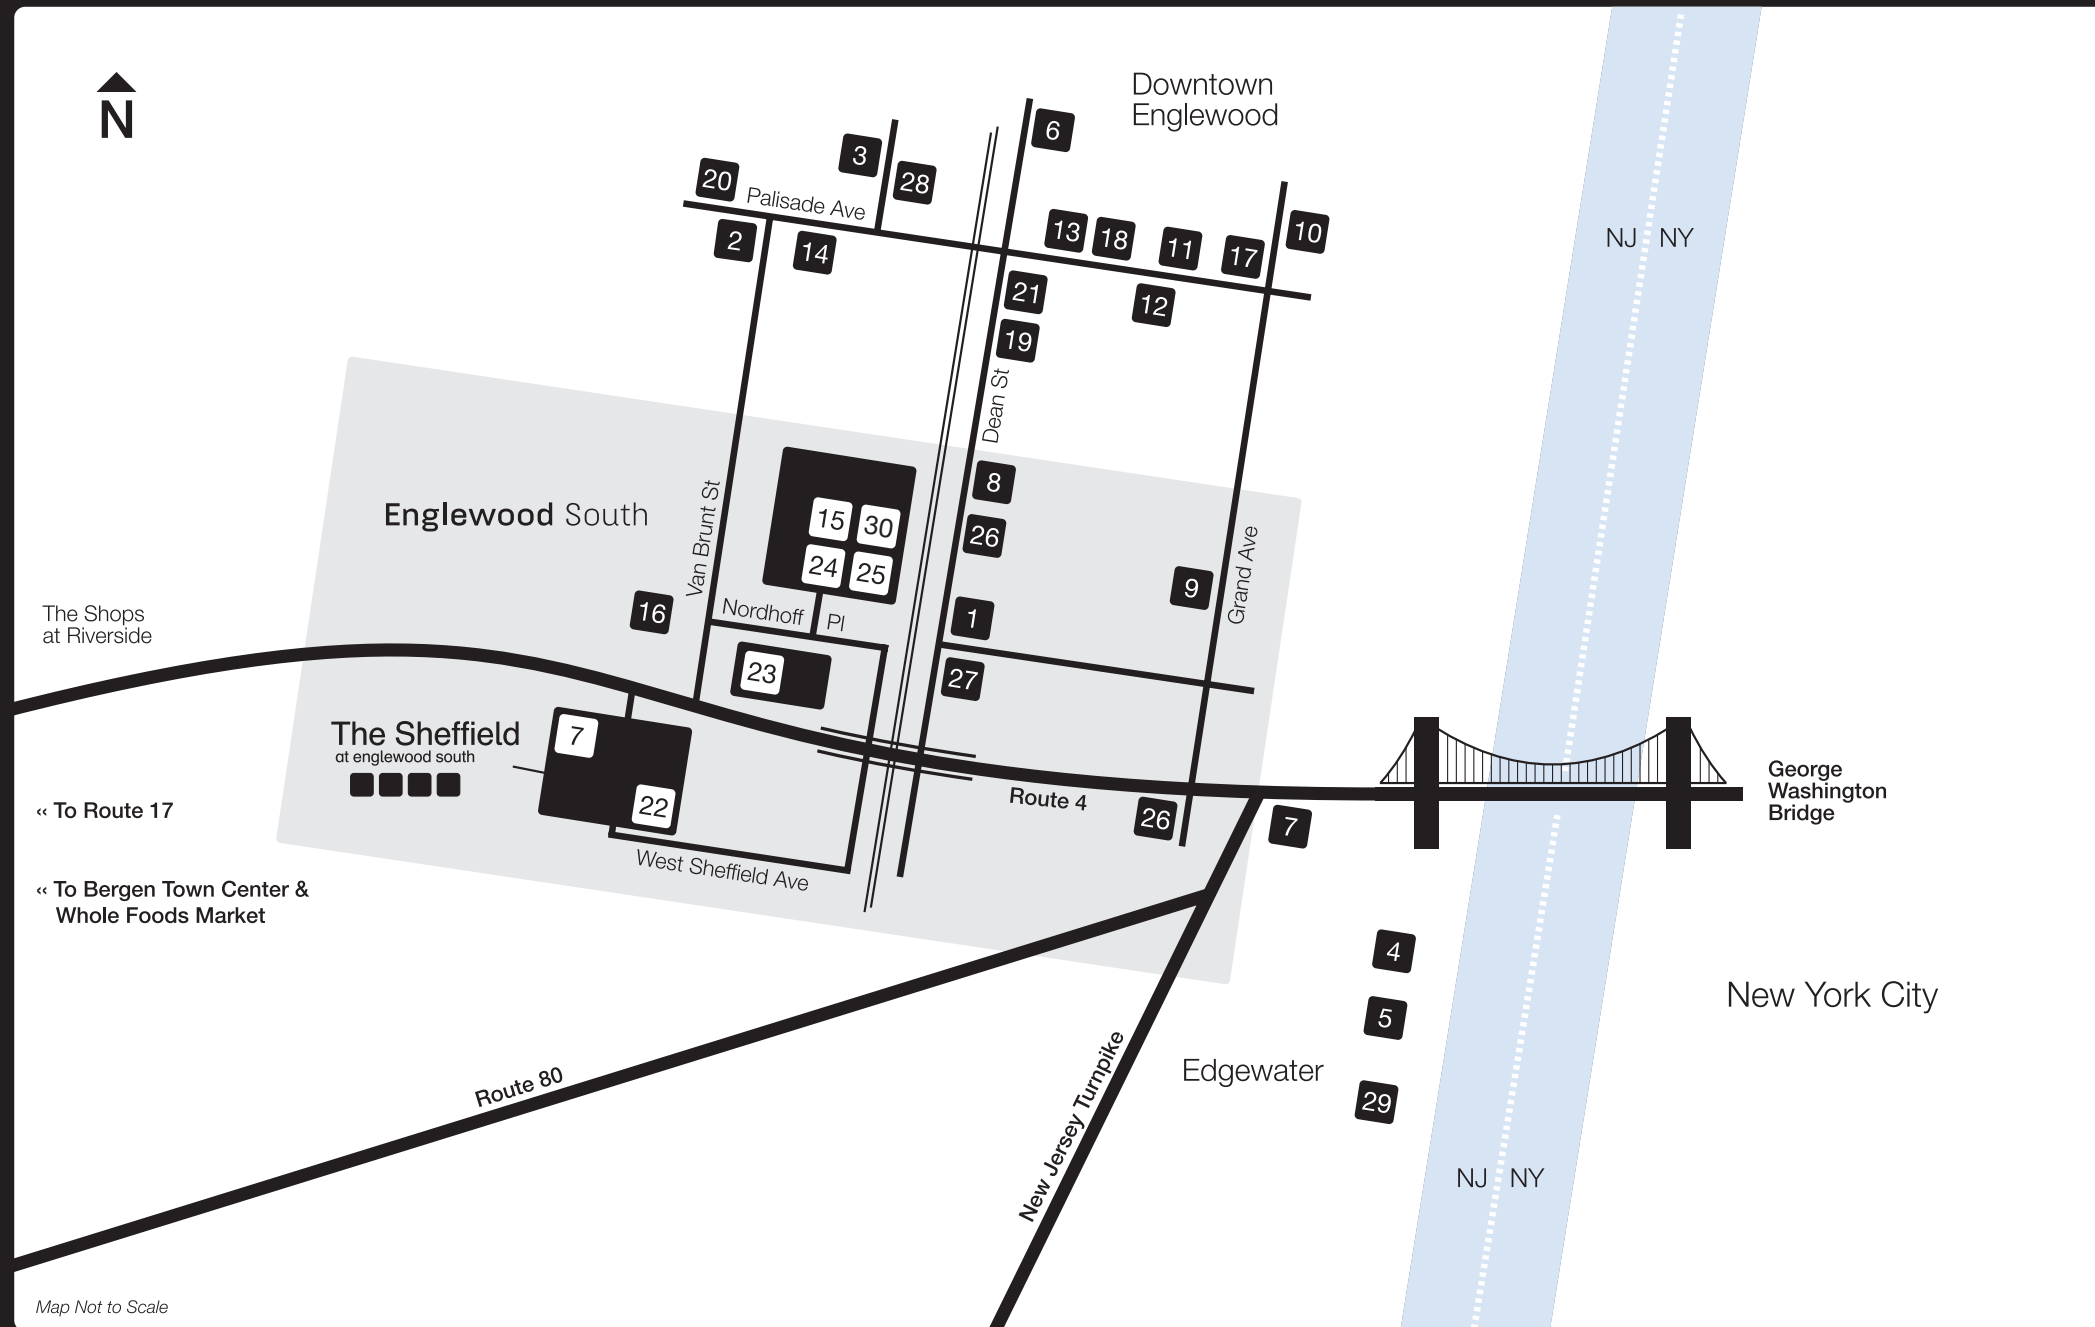

# Englewood South

The Next Great Neighborhood.™

## Englewood South & Vicinity

### RESTAURANTS

- 7 Starbucks Coffee\*
- 8 Balthazar Bakery
- 9 Jackson Hole Diner
- 10 Smoke Chophouse
- 11 Baumgart's
- 12 Ben & Jerry's
- 13 Blue Moon Mexican Cafe

- 14 Wild Ginger
- 15 The Market Place
- 16 4 West Diner

### TRANSPORTATION

- 26 NJ Transit
- 27 Planned Light Rail Stop\*